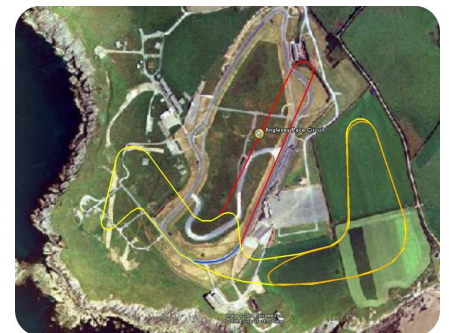

Visualization at Technium CAST

CAST is home to state-of-the-art visualization equipment and will soon complete installation of a visualization suite:

- **Fakespace Power Wall**
  - High-resolution, cinema quality
  - 2 Sony 4K projectors for active stereo
  - First installation of its kind in Europe
- **IBM**
  - Deep Computing Visualization (DCV) cluster
  - High-Performance Compute (HPC) cluster
  - Cell Blade development environment
- **Other Display Systems**
  - Touchlight™ - the first in the world
  - 3D auto stereoscopic displays
  - TelePresence holographic display system
- **Haptic Devices**
  - Sense Graphics Phantom
  - Data gloves

CAST specializes in the following areas of visualization work:

• Aerospace	• Environment
• Emergency planning	• Medical
• Health and safety training	• Automotive
• Built environment	• Heritage

The following services can be provided:

- Image and data acquisition
- 3D content creation
- Real-time 3D software solutions
- Systems integration

For further information please contact:

Karen Padmore, Director of Visualization
Tel: +44 (0) 1248 675021
Mob: +44 (0) 7788 668841
E-mail: karen.padmore@techniumcast.com

Jenny Dickinson, Visualization Project Assistant
Tel: +44 (0) 1248 675008
Mob: +44 (0) 7810 236640
E-mail: jenny.dickinson@techniumcast.com