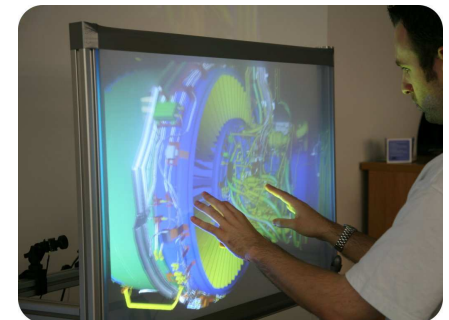

Visualization at Technium CAST

CAST is home to state-of-the-art visualization equipment and will soon complete installation of a visualization suite:

- **Fakespace Power Wall**
  - High-resolution, cinema quality
  - 2 Sony 4K projectors for active stereo
  - First installation of its kind in Europe
- **IBM**
  - Deep Computing Visualization (DCV) cluster
  - High-Performance Compute (HPC) cluster
  - Cell Blade development environment
- **Other Display Systems**
  - Touchlight™ - the first in the world
  - 3D auto stereoscopic displays
  - TelePresence holographic display system
- **Haptic Devices**
  - Sense Graphics Phantom
  - Data gloves

CAST specializes in the following areas of visualization work:

• Aerospace	• Environment
• Emergency planning	• Medical
• Health and safety training	• Automotive
• Built environment	• Heritage

The following services can be provided:

- Image and data acquisition
- 3D content creation
- Real-time 3D software solutions
- Systems integration

For further information please contact:

Karen Padmore, Director of Visualization
Tel: +44 (0) 1248 675021
Mob: +44 (0) 7788 668841
E-mail: karen.padmore@techniumcast.com

Jenny Dickinson, Visualization Project Assistant
Tel: +44 (0) 1248 675008
Mob: +44 (0) 7810 236640
E-mail: jenny.dickinson@techniumcast.com